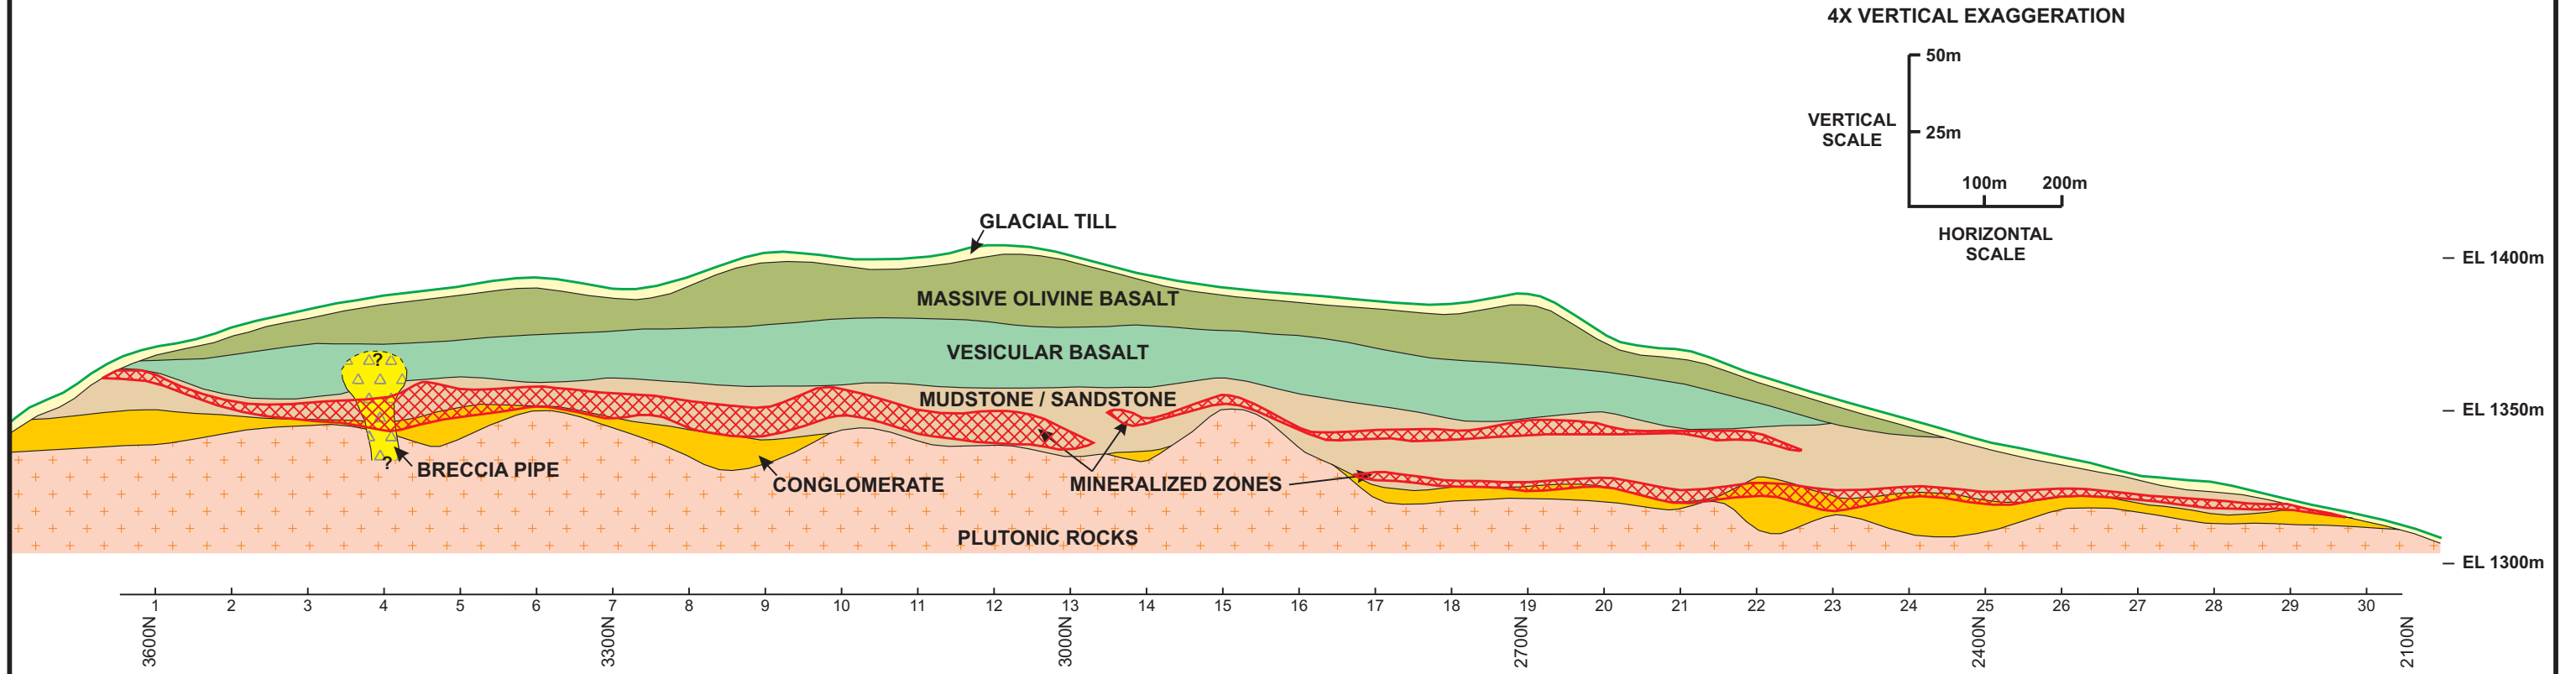

NW

SE

Boss Gold International Corp.
BLIZZARD PROPERTY
 SOUTHERN BRITISH COLUMBIA

**ILLUSTRATIVE
 LONGITUDINAL SECTION**
 Figure 9.2

(From Kilborn Engineering, 1979)